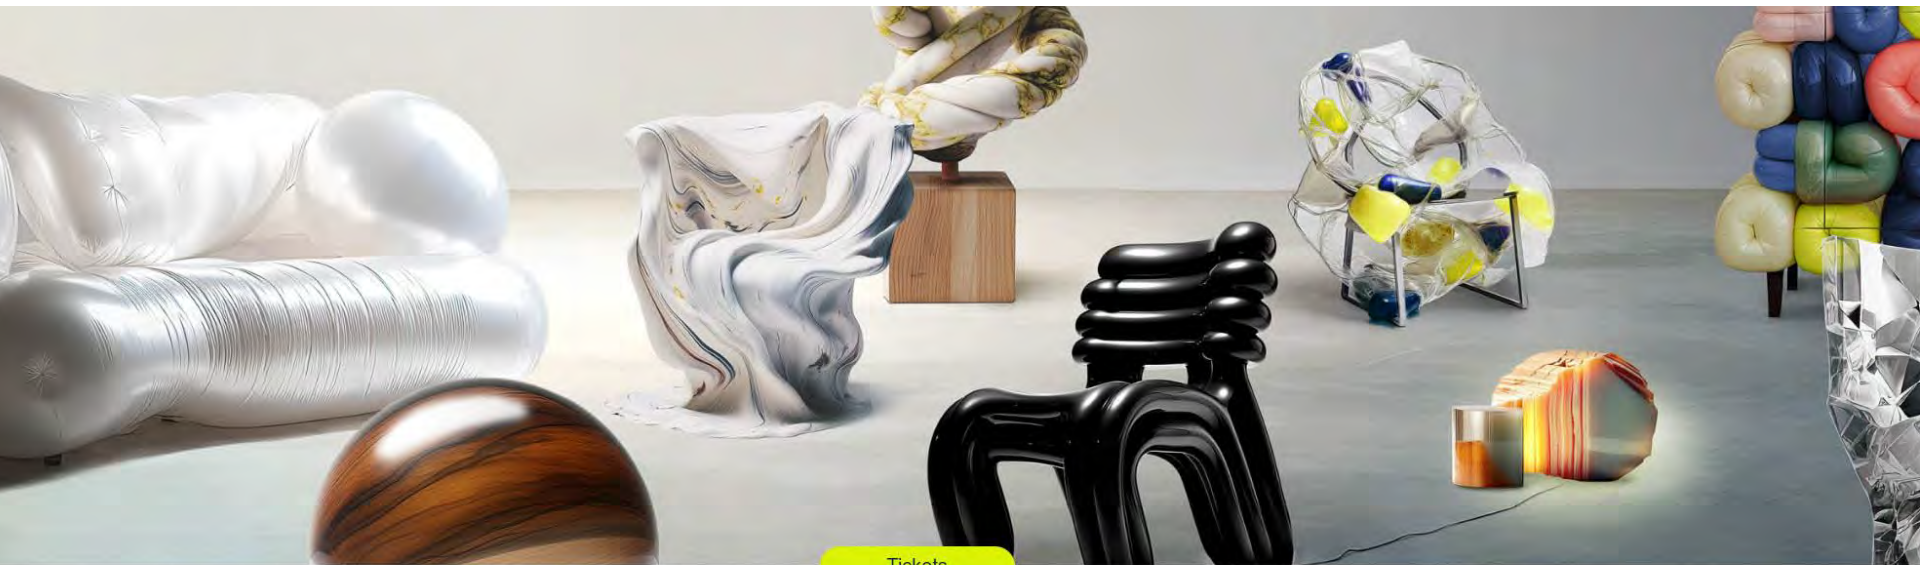

2024 Stockholm Furniture Fair news & highlights

scandinavian furniture for projects

Tickets

Stockholm Furniture Fair February 6–10, 2024

Welcome to Stockholm Furniture Fair, Scandinavia's leading platform for furniture- and lighting design, and architecture. Held annually in Stockholm, Sweden, the fair attracts architects, designers, interior decorators, buyers and enthusiasts from all around the world. Stockholm Furniture Fair is a platform for business and networking as well as product launching and new innovations.