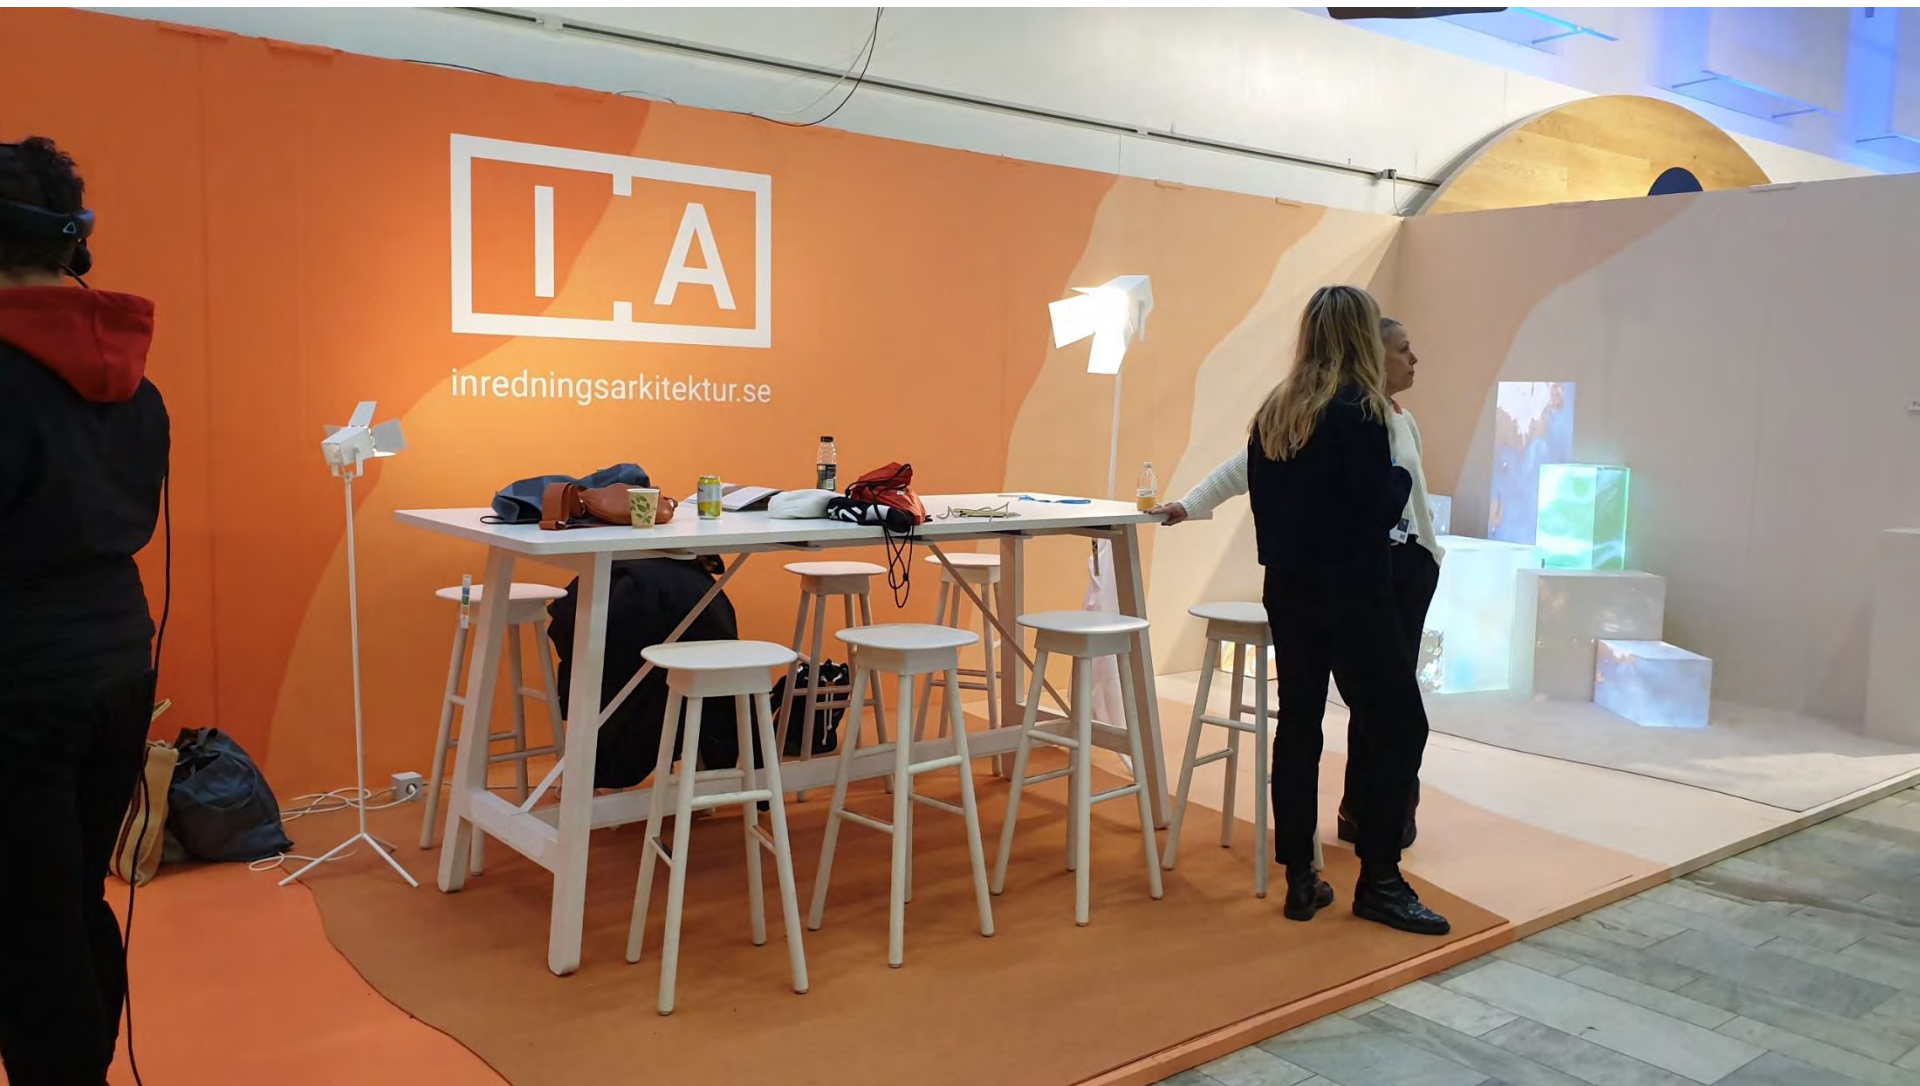

2020 SFF news

STANDBYME AT STOCKHOLM FURNITURE FAIR